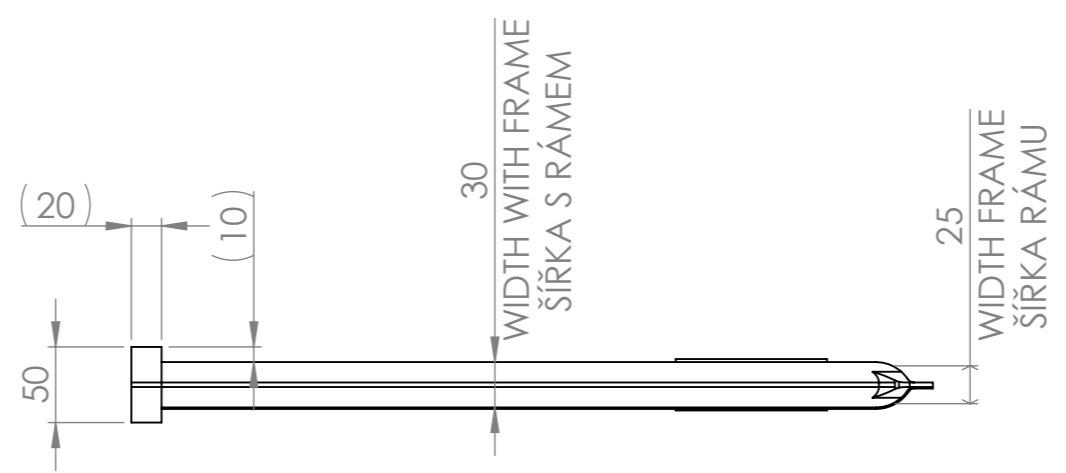

A

6 5 4 3 2 1

Type:  
G&G FLAT DUST FILTER BAG 475×500

Order number:  
**FTDO01**