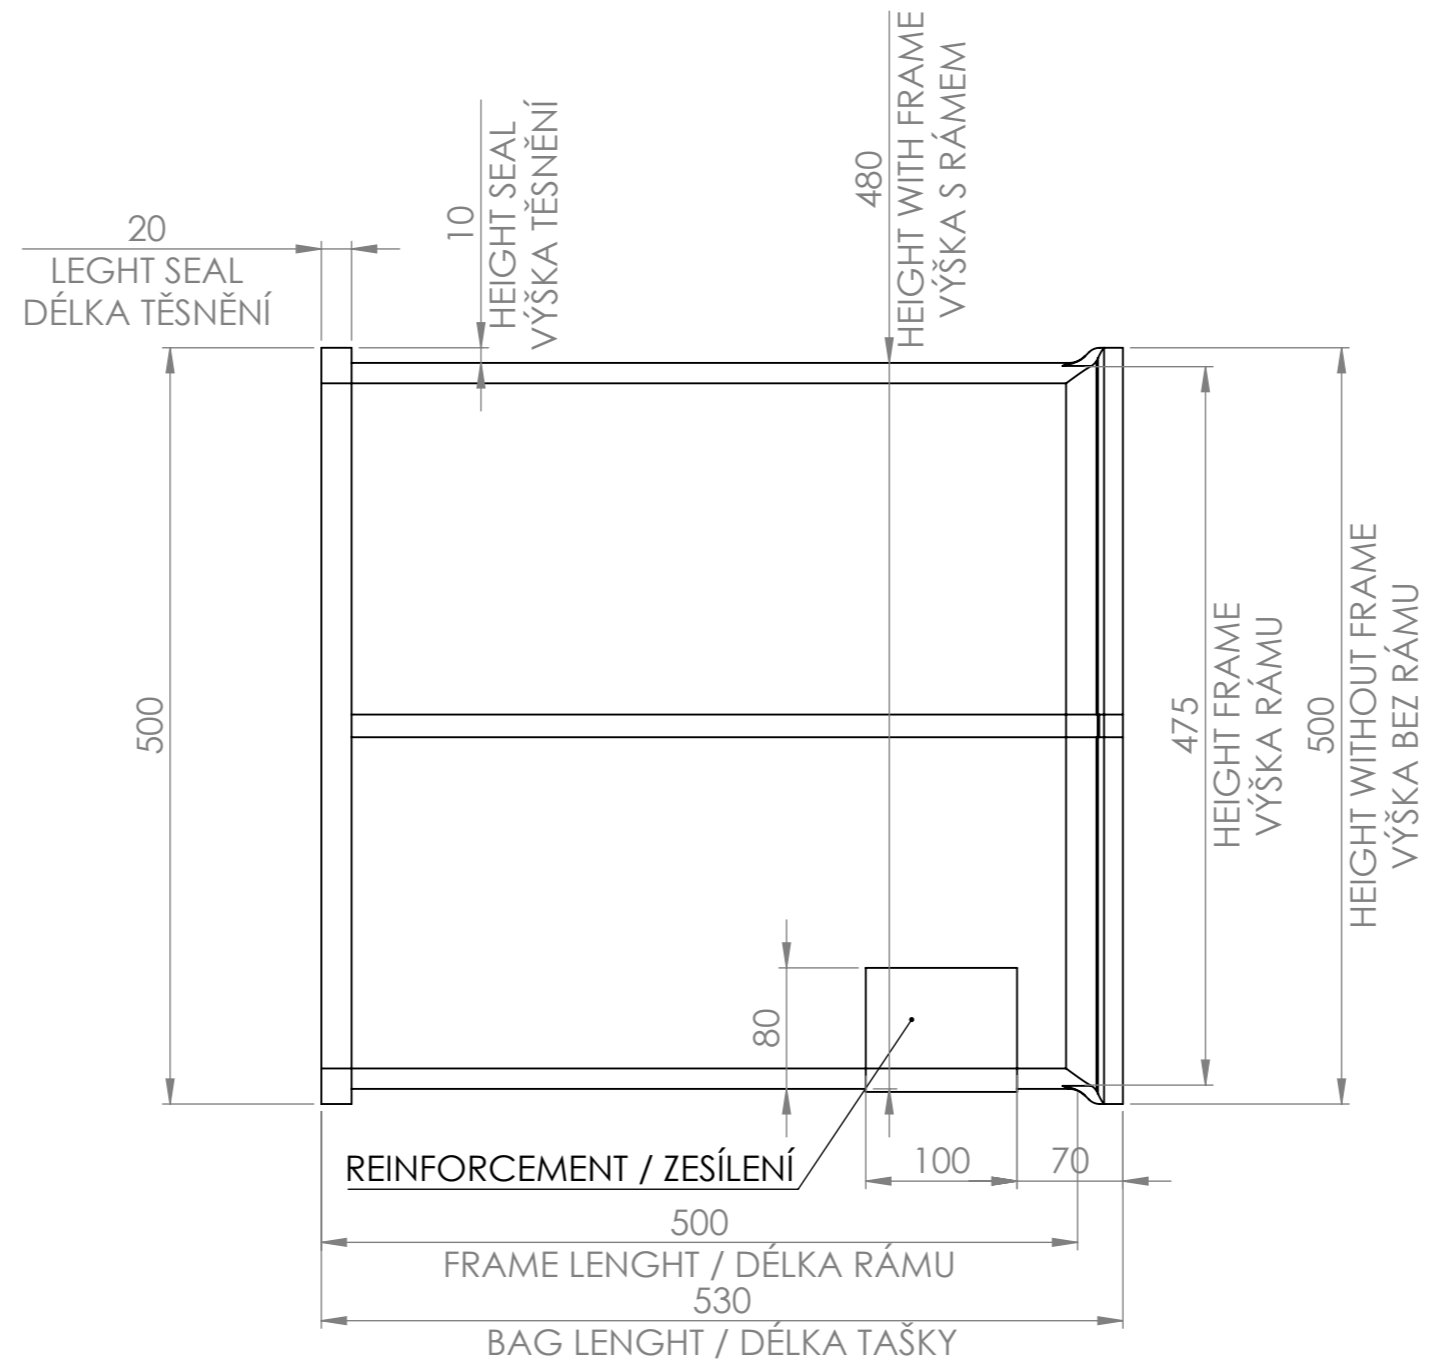

6 5 4 3 2 1

D

D

C

C

B

B

A

A

6 5 4 3 2 1

Type:  
G&G FLAT DUST FILTER BAG 475×500

Order number:  
**FTDO01**