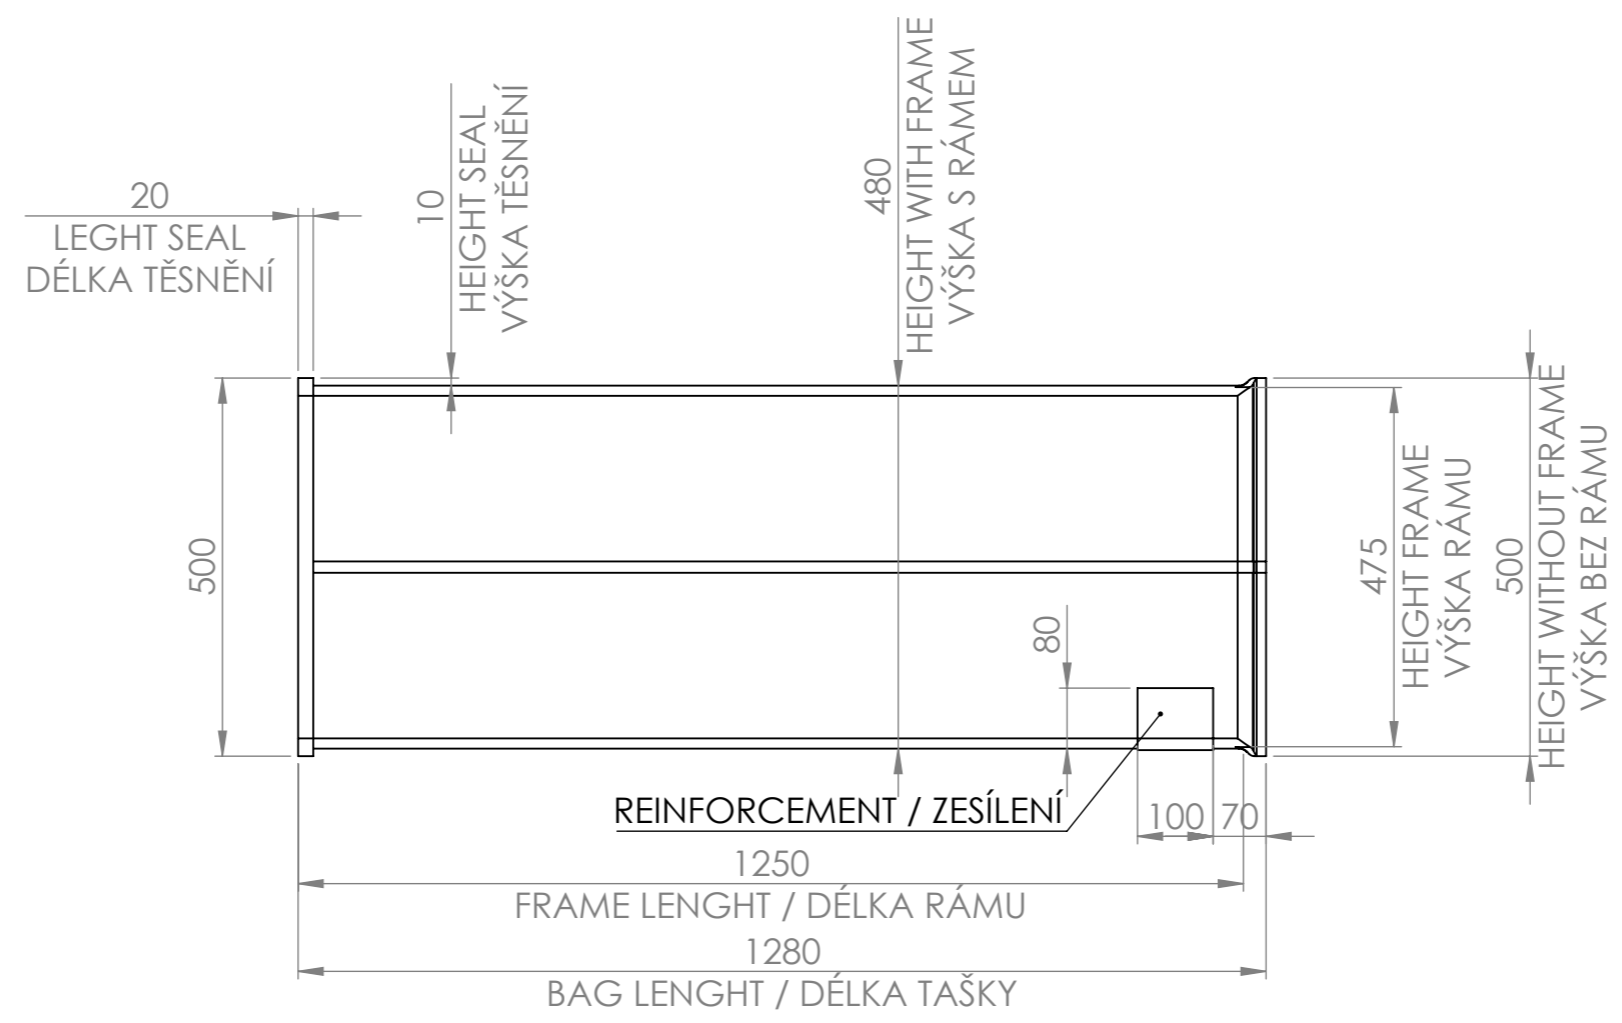

A

6 5 4 3 2 1

Type:
G&G FLAT DUST FILTER BAG 475×1250

Order number:
FTDO04