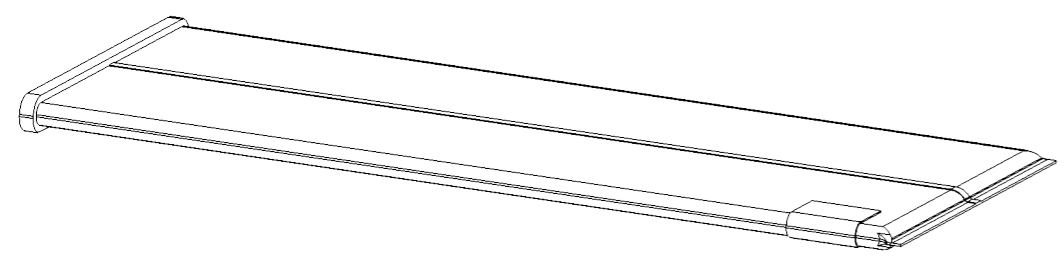

A

6 5 4 3 2 1

Type:
G&G FLAT DUST FILTER BAG 475×1250

Order number:
FTDO04