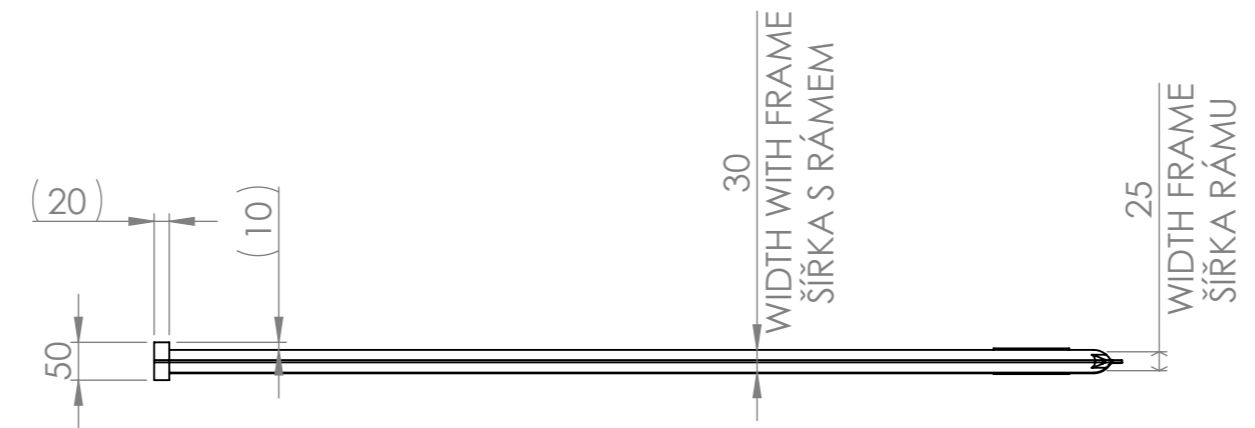

A

6 5 4 3 2 1

Type:
G&G FLAT DUST FILTER BAG 475×1250

Order number:
FTDO04